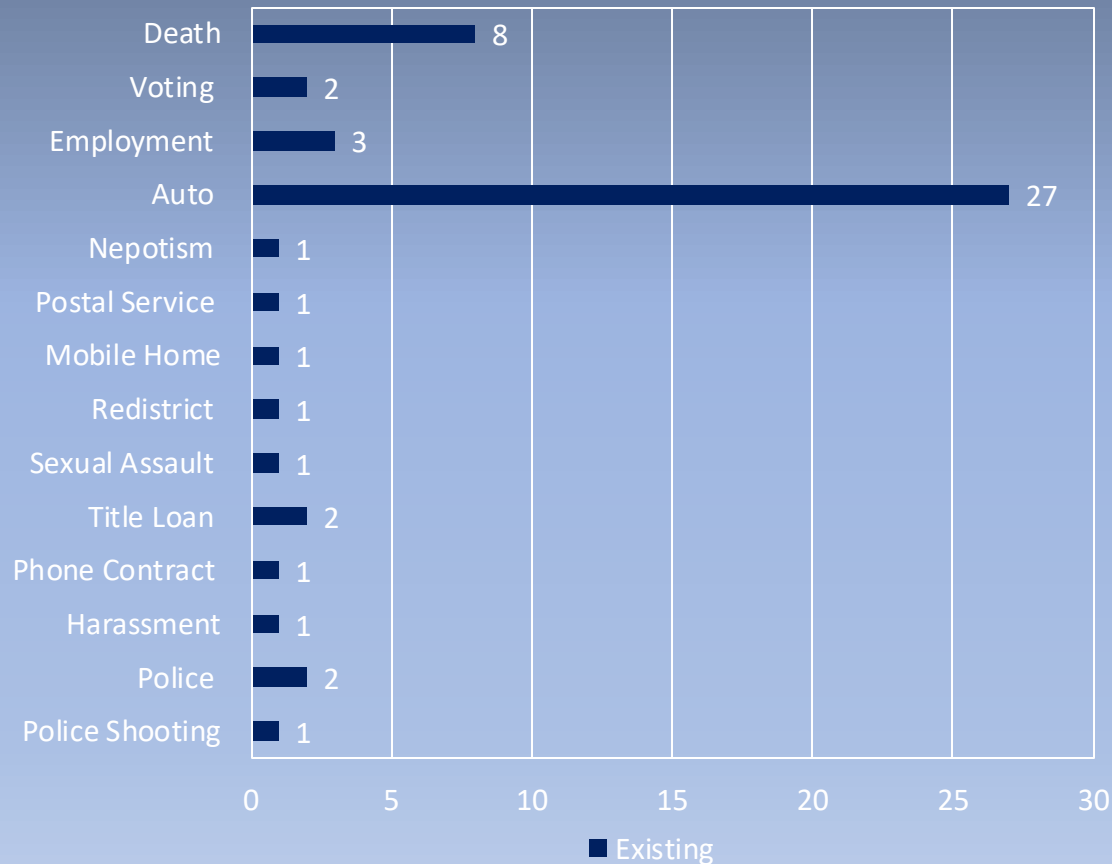

Cases by Category

This chart shows case categories: **Rehabilitation Home** (1 New); **Social Security (SSID)** (1 New); **Veterans Assistance** (1 New); **Police** (1 New/1 Existing); **Auto** (2 New/22 Existing)

Last Quarter (1st FY 25')