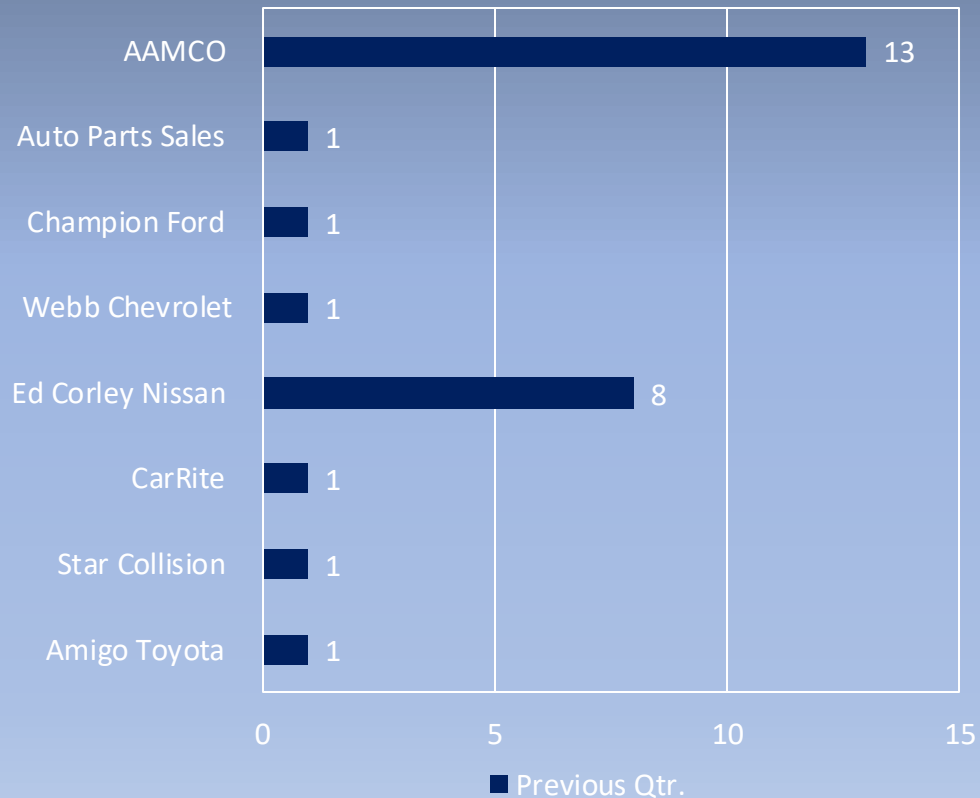

Complaints by City

This chart shows the city from where each case originated: **Window Rock, AZ (1 New)**; **Showlow, AZ (1 New)**; **Gilbert, AZ (1 New)**; **Chinle, AZ (1 New)**; **Tempe, AZ (1 New)**; **Gallup, NM (1 New/8 Existing)**

Last Quarter (1st FY 25')

Second Quarter (2nd FY 25')

Predatory Auto Issues

This chart shows the name of auto dealerships and auto repair shops;
Amigo Toyota (1 New); Hatch Toyota (1 New)

Last Quarter (1st FY 25')