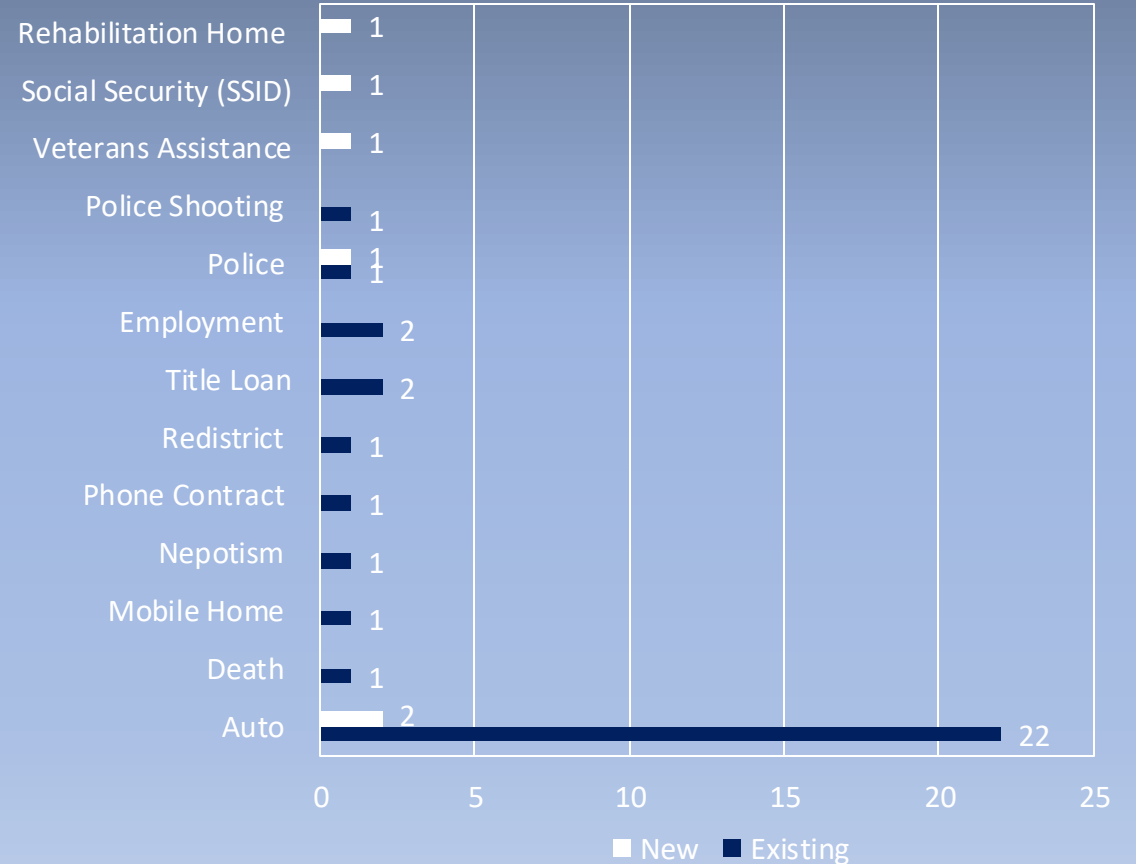

Complaints by City

This chart shows the city from where each case originated: **Window Rock, AZ (1 New)**; **Showlow, AZ (1 New)**; **Gilbert, AZ (1 New)**; **Chinle, AZ (1 New)**; **Tempe, AZ (1 New)**; **Gallup, NM (1 New/8 Existing)**

Last Quarter (1st FY 25')

Second Quarter (2nd FY 25')

Cases by Category

This chart shows case categories: **Rehabilitation Home** (1 New); **Social Security (SSID)** (1 New); **Veterans Assistance** (1 New); **Police** (1 New/1 Existing); **Auto** (2 New/22 Existing)

Last Quarter (1st FY 25')

Second Quarter (2nd FY 25')

Predatory Auto Issues

This chart shows the name of auto dealerships and auto repair shops;
Amigo Toyota (1 New); Hatch Toyota (1 New)

Last Quarter (1st FY 25')