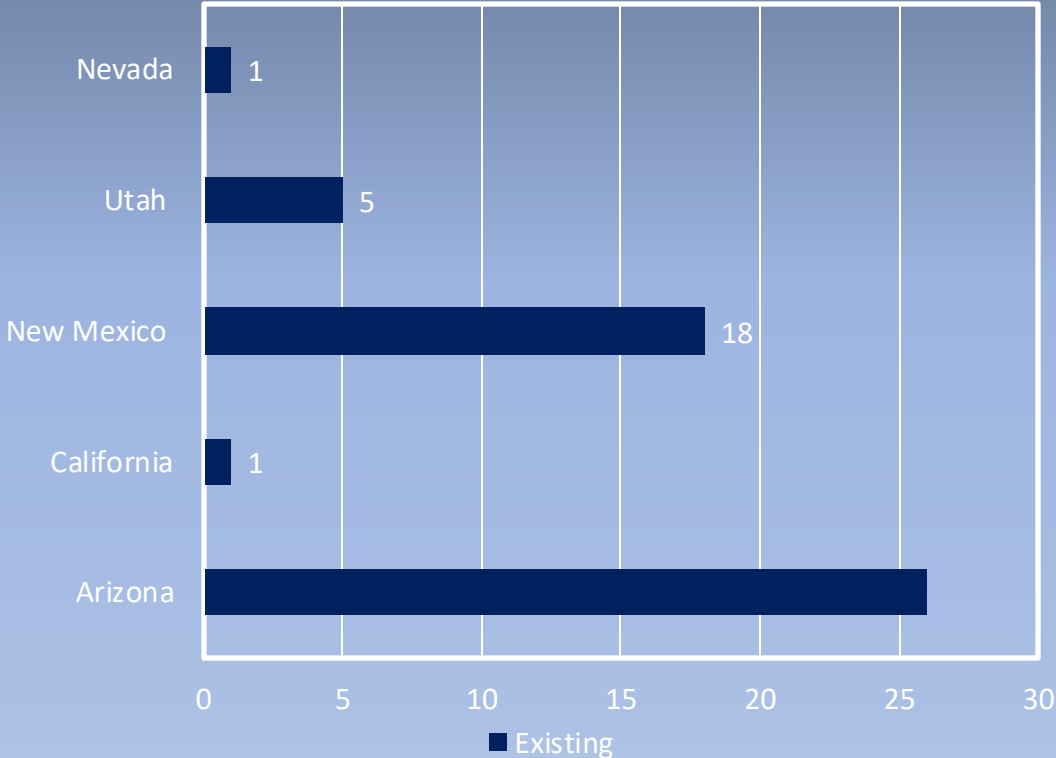

Report to the Navajo Nation Human Rights Commission 2025 Fiscal Year – Second Quarter Report 39 Total Active Cases

The data provided is obtained from the activities pertaining to written complaints filed with the Navajo Nation Human Rights Commission (“Office”) for the Second (2nd) quarter of FY-2025; therefore, the Office has 39 active cases listed, which are currently being investigated.

Complaints by State

This chart shows the state from where the case originated: **New Mexico - 13** (1 New/14 Existing); **Arizona – 23** (5 New/18 Existing)

Last Quarter (1st FY 25')

Second Quarter (2nd FY 25')

Complaints by City

This chart shows the city from where each case originated: **Window Rock, AZ (1 New)**; **Showlow, AZ (1 New)**; **Gilbert, AZ (1 New)**; **Chinle, AZ (1 New)**; **Tempe, AZ (1 New)**; **Gallup, NM (1 New/8 Existing)**