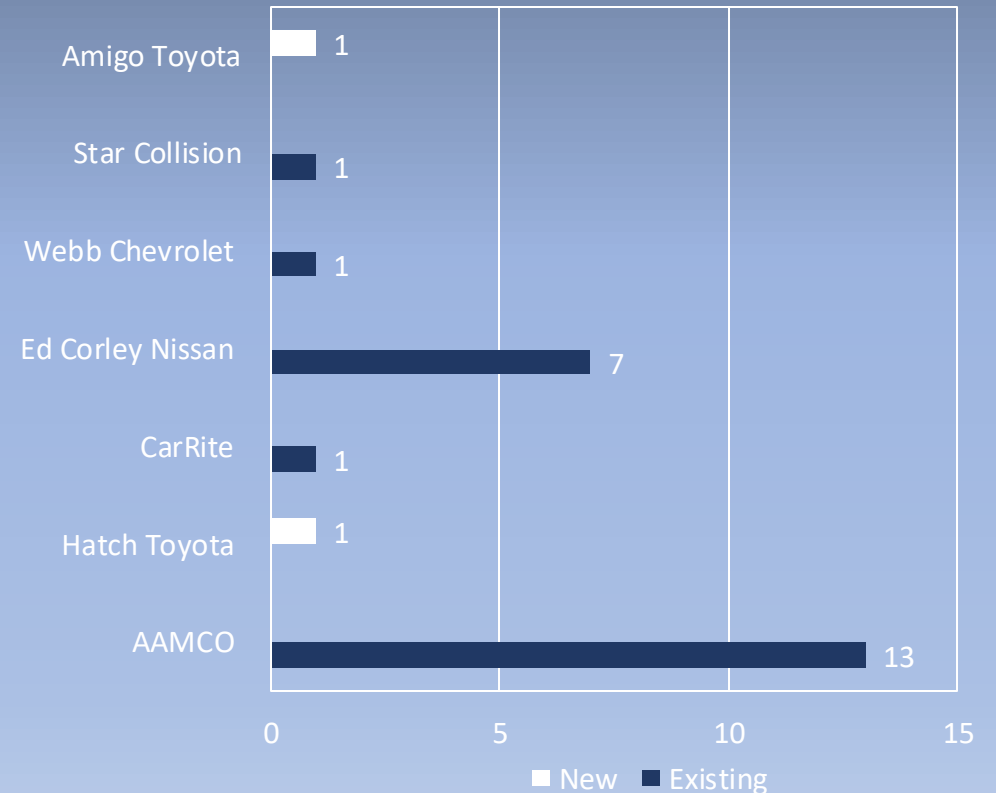

Second Quarter (2nd FY 25')