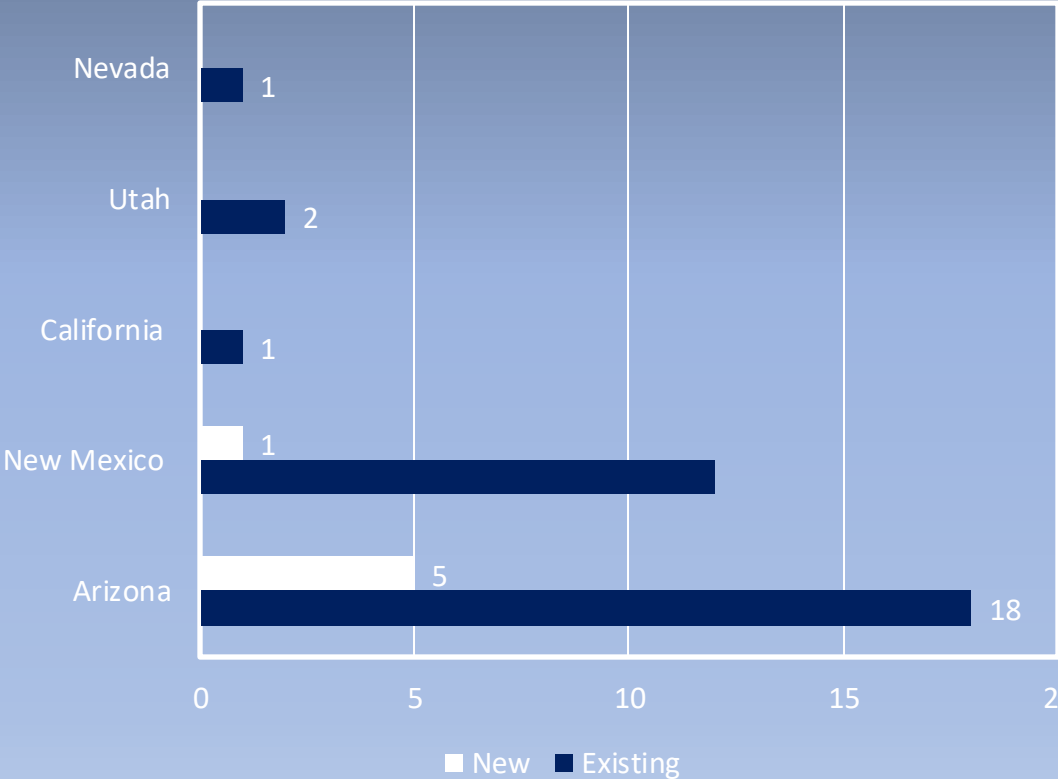

Report to the Navajo Nation Human Rights Commission 2025 Fiscal Year – Second Quarter Report 39 Total Active Cases

The data provided is obtained from the activities pertaining to written complaints filed with the Navajo Nation Human Rights Commission (“Office”) for the Second (2nd) quarter of FY-2025; therefore, the Office has 39 active cases listed, which are currently being investigated.

Complaints by State

This chart shows the state from where the case originated: **New Mexico - 13** (1 New/14 Existing); **Arizona – 23** (5 New/18 Existing)

Last Quarter (1st FY 25')

Second Quarter (2nd FY 25')

Complaints by City

This chart shows the city from where each case originated: **Window Rock, AZ (1 New)**; **Showlow, AZ (1 New)**; **Gilbert, AZ (1 New)**; **Chinle, AZ (1 New)**; **Tempe, AZ (1 New)**; **Gallup, NM (1 New/8 Existing)**