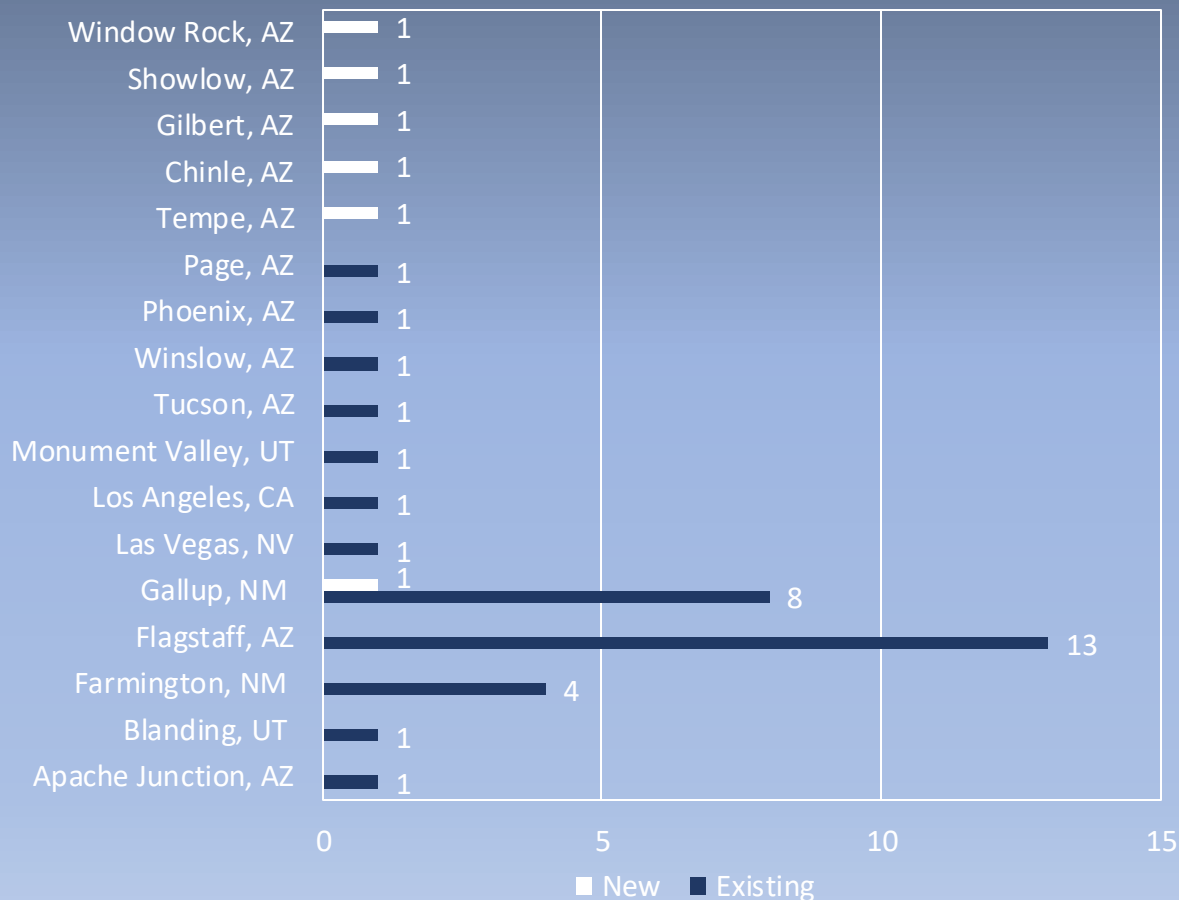

Second Quarter (2nd FY 25')